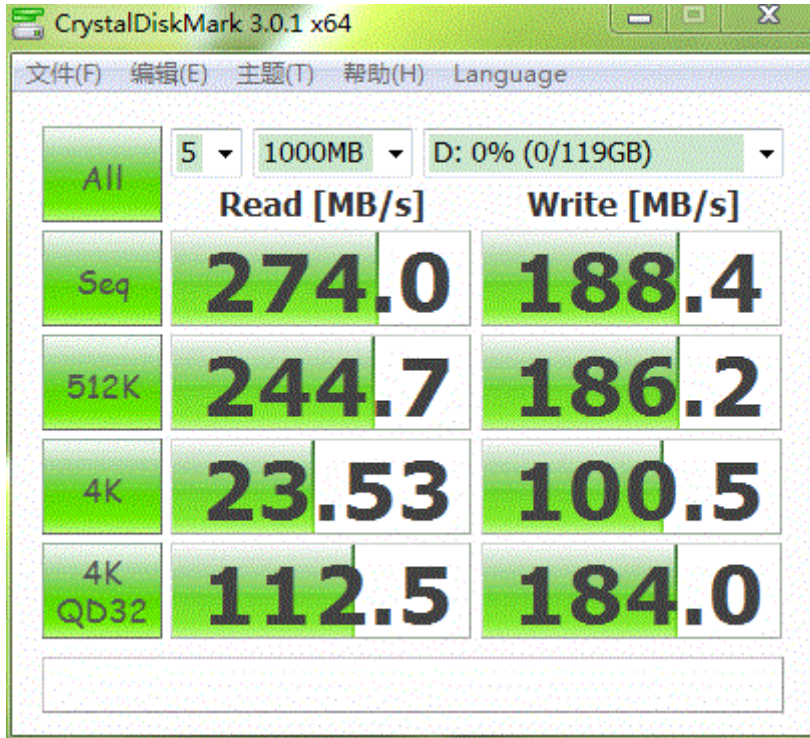

Test Report

SF2241 JS29F16B08CCME2*8 128GB

AS SSD Benchmark 1.6.4237.30508

File Edit View Tools Language Help

D: sss ATA Device

| Device Info | Read: | Write: |
|--|------------|------------|
| sss ATA Device 5.0.4 msahci - OK 1024 K - OK 119.24 GB | | |
| <input checked="" type="checkbox"/> 16MB | 17.39 iops | 10.81 iops |
| <input checked="" type="checkbox"/> 4K | 5466 iops | 22150 iops |
| <input checked="" type="checkbox"/> 4K-64Thrd | 30805 iops | 43369 iops |
| <input checked="" type="checkbox"/> 512B | 9925 iops | 4315 iops |
| Score: | 170 | 273 |
| | 533 | |