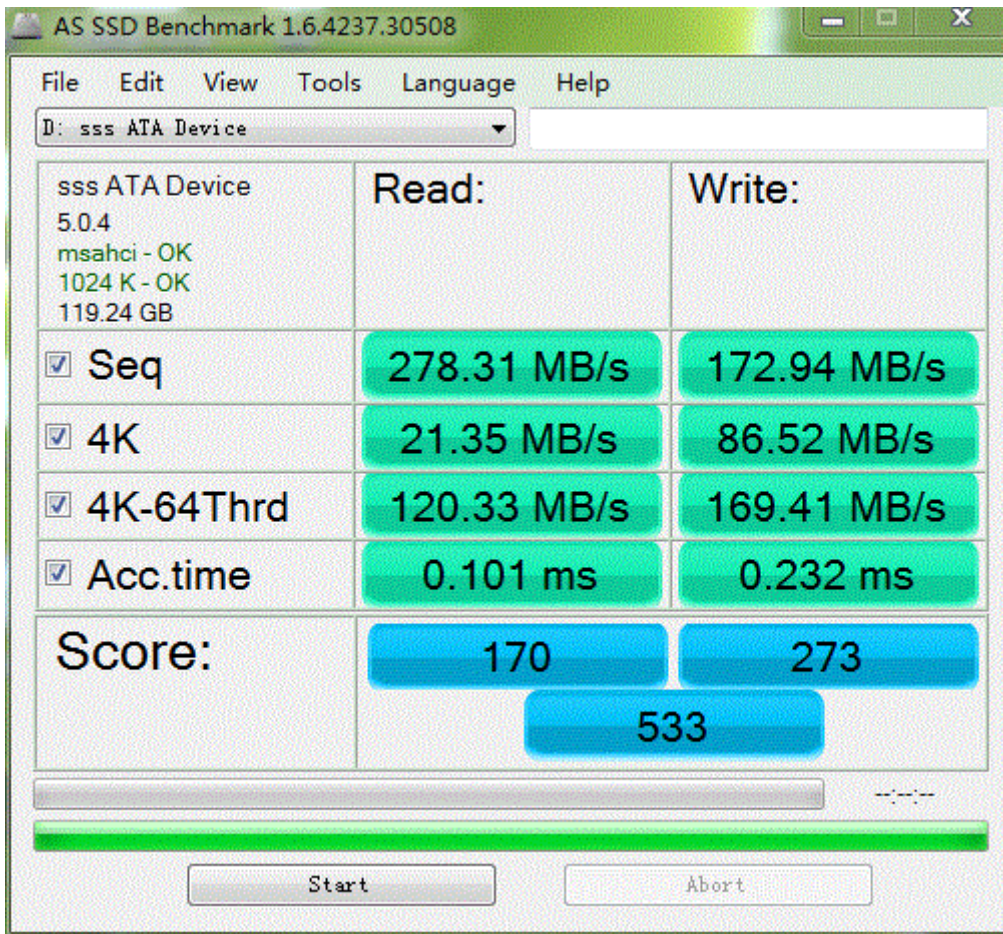

Test Report

SF2241 JS29F16B08CCME2*8 128GB

AS SSD Benchmark 1.6.4237.30508

File Edit View Tools Language Help

D: sss ATA Device

| Device Info | Read: | Write: |
|--|------------|------------|
| sss ATA Device 5.0.4 msahci - OK 1024 K - OK 119.24 GB | | |
| <input checked="" type="checkbox"/> 16MB | 17.39 iops | 10.81 iops |
| <input checked="" type="checkbox"/> 4K | 5466 iops | 22150 iops |
| <input checked="" type="checkbox"/> 4K-64Thrd | 30805 iops | 43369 iops |
| <input checked="" type="checkbox"/> 512B | 9925 iops | 4315 iops |
| Score: | 170 | 273 |
| | 533 | |

A PCMark score is available when PCMark suite has been run.
Please see your results for other suites in the Details view below or
view your result on PCMark.com

Details

- System storage score: N/A
 - ▼ Secondary storage score: 5121
 - ▶ Secondary storage - Windows Defender 5.38 MB/s
 - ▶ Secondary storage - importing pictures 29.12 MB/s
 - ▶ Secondary storage - video editing 22.39 MB/s
 - ▶ Secondary storage - Windows Media Center 8.22 MB/s
 - ▶ Secondary storage - adding music 1.41 MB/s
 - ▶ Secondary storage - starting applications 45.79 MB/s
 - ▶ Secondary storage - gaming 16.36 MB/s
 - ▶ Benchmark information
 - ▶ System information
- File: C:\Users\baji\Documents\PCMark 7\Log\20120830_140501\result.pcm