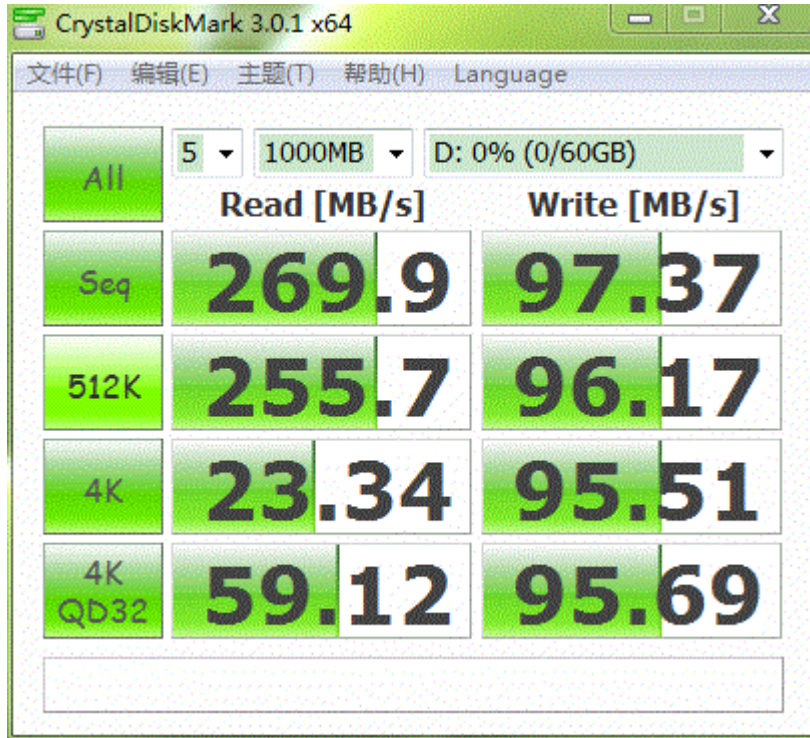

Test Report

SF2241 JS29F16B08CCME2*4 64GB

AS SSD Benchmark 1.6.4237.30508

File Edit View Tools Language Help

D: SandForce[464499] ATA Device

	Read:	Write:
SandForce[464499] 5.0.4 msahci - OK 1024 K - OK 59.62 GB		
<input checked="" type="checkbox"/> Seq	260.50 MB/s	92.06 MB/s
<input checked="" type="checkbox"/> 4K	21.65 MB/s	83.94 MB/s
<input checked="" type="checkbox"/> 4K-64Thrd	66.92 MB/s	90.82 MB/s
<input checked="" type="checkbox"/> Acc.time	0.060 ms	0.241 ms
Score:	115	184
	358	